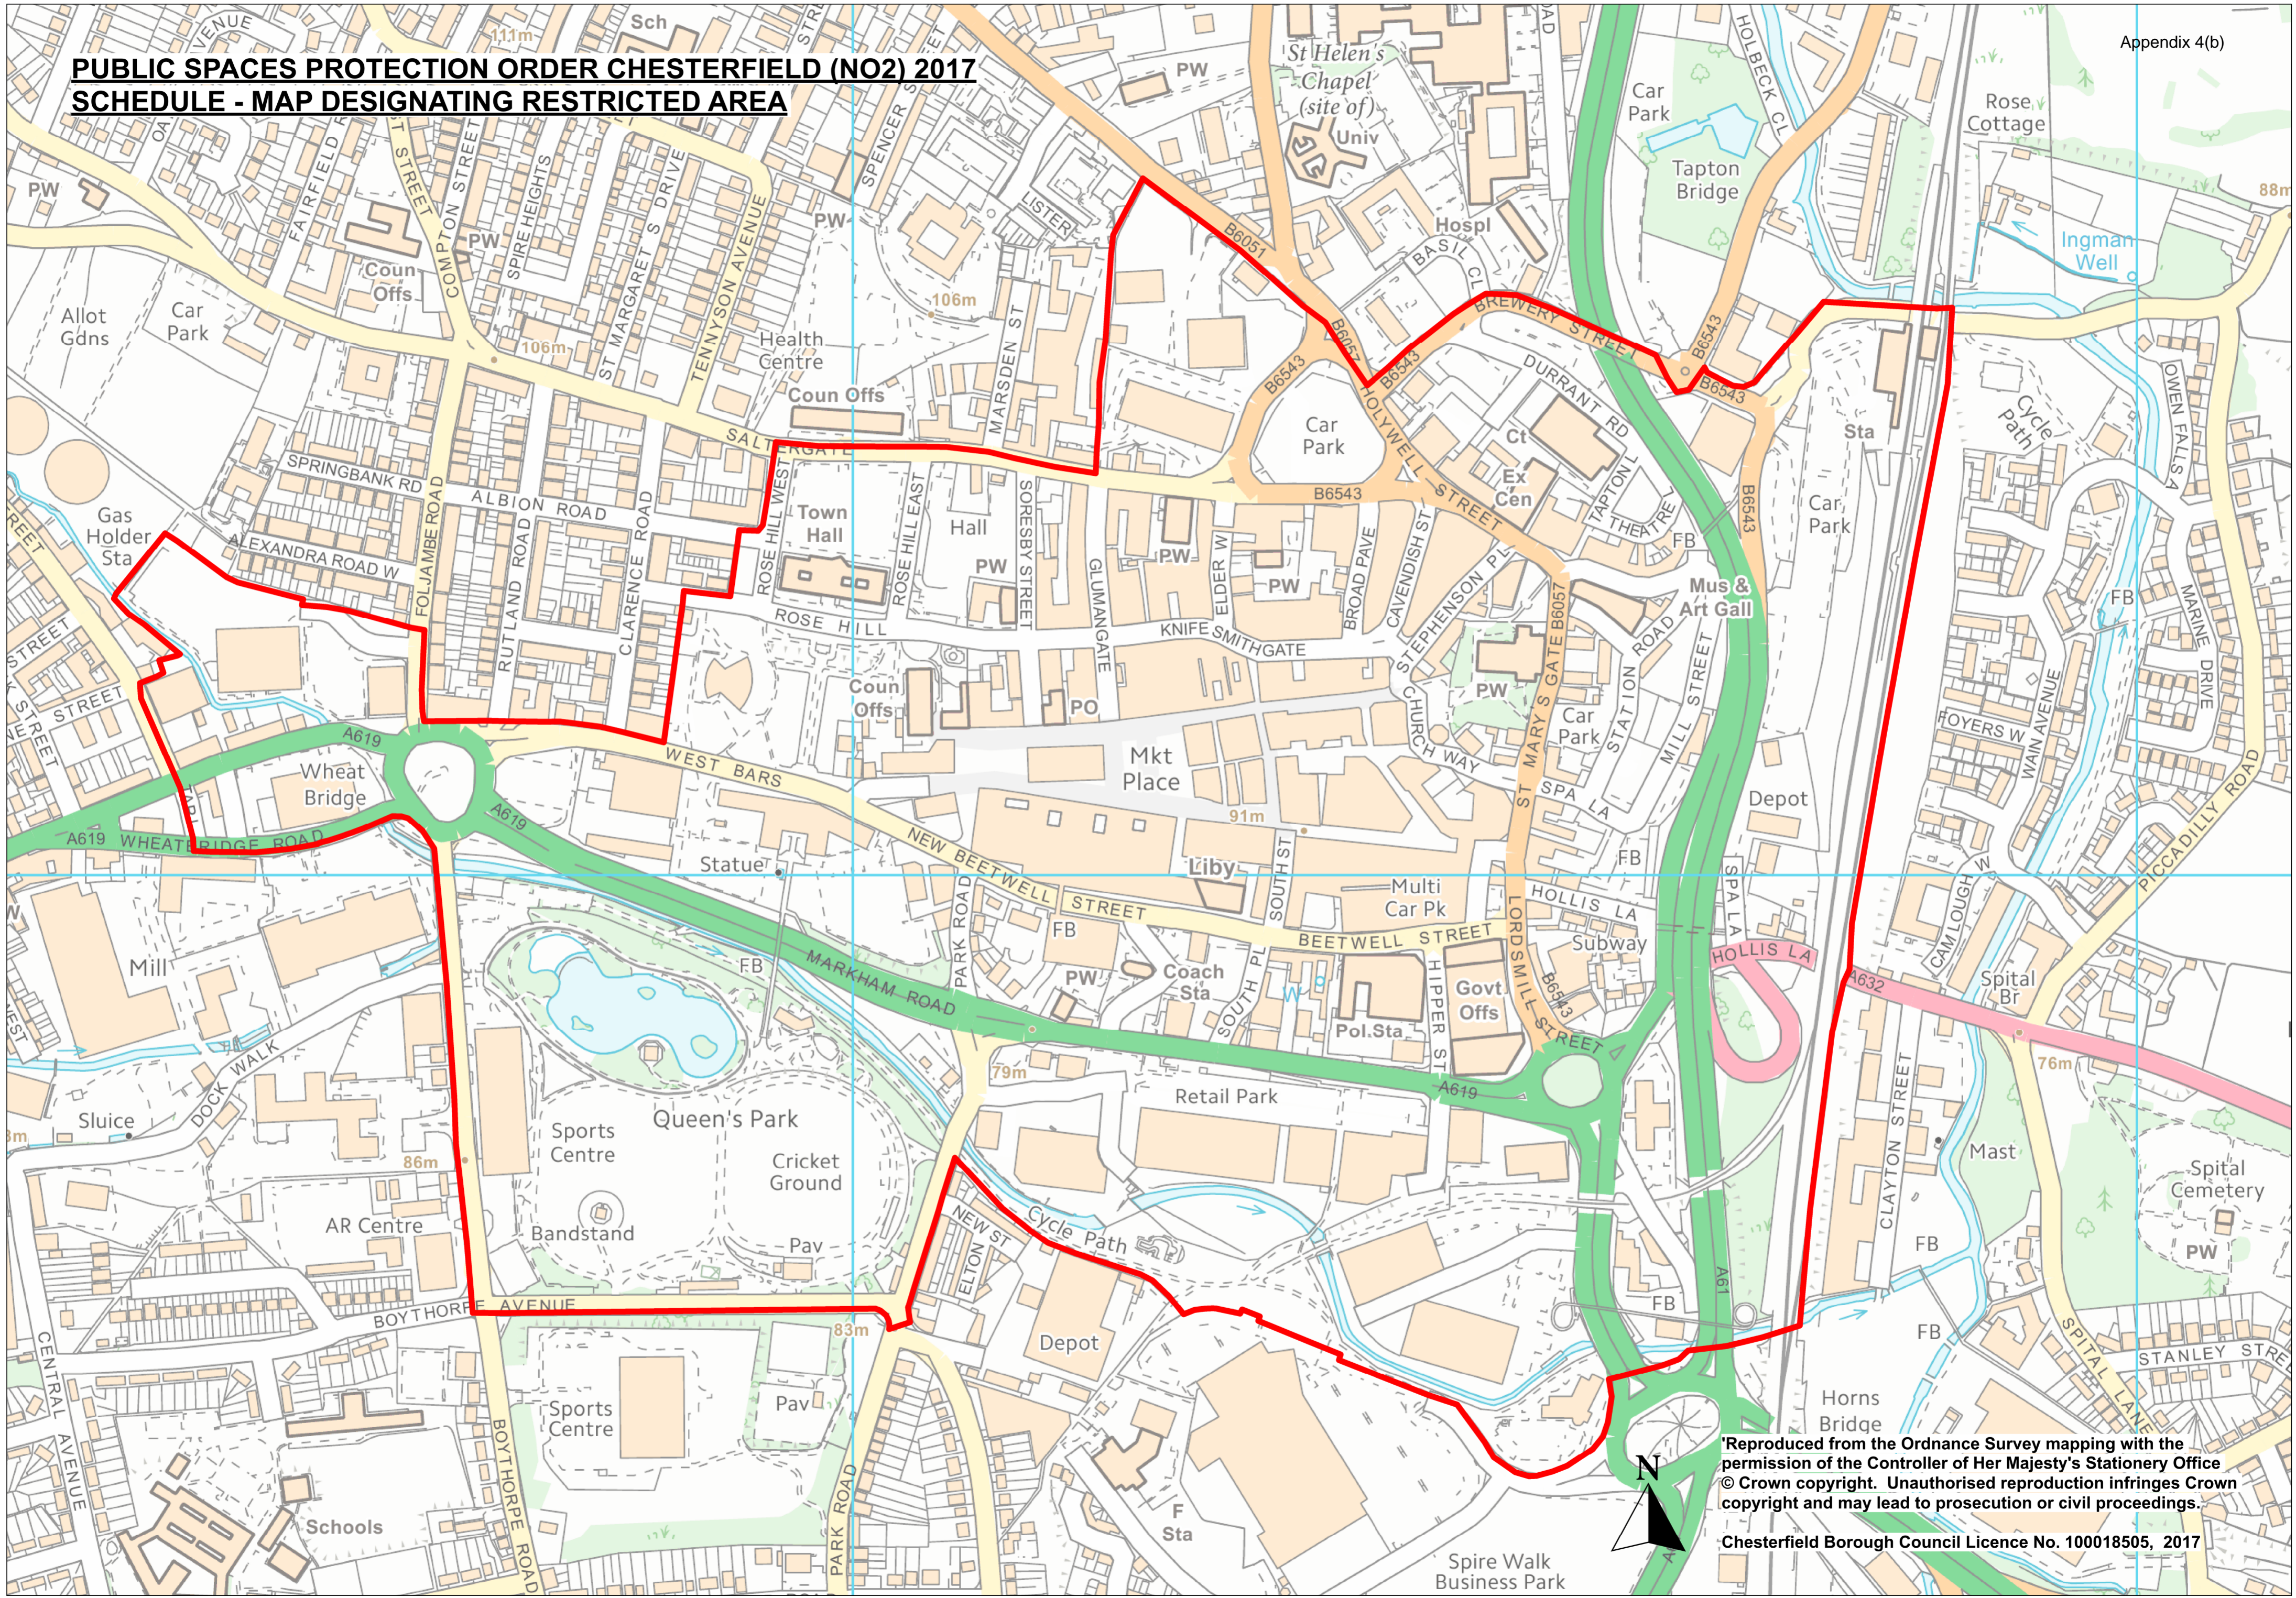

# PUBLIC SPACES PROTECTION ORDER CHESTERFIELD (NO2) 2017 SCHEDULE - MAP DESIGNATING RESTRICTED AREA

Reproduced from the Ordnance Survey mapping with the permission of the Controller of Her Majesty's Stationery Office © Crown copyright. Unauthorised reproduction infringes Crown copyright and may lead to prosecution or civil proceedings.